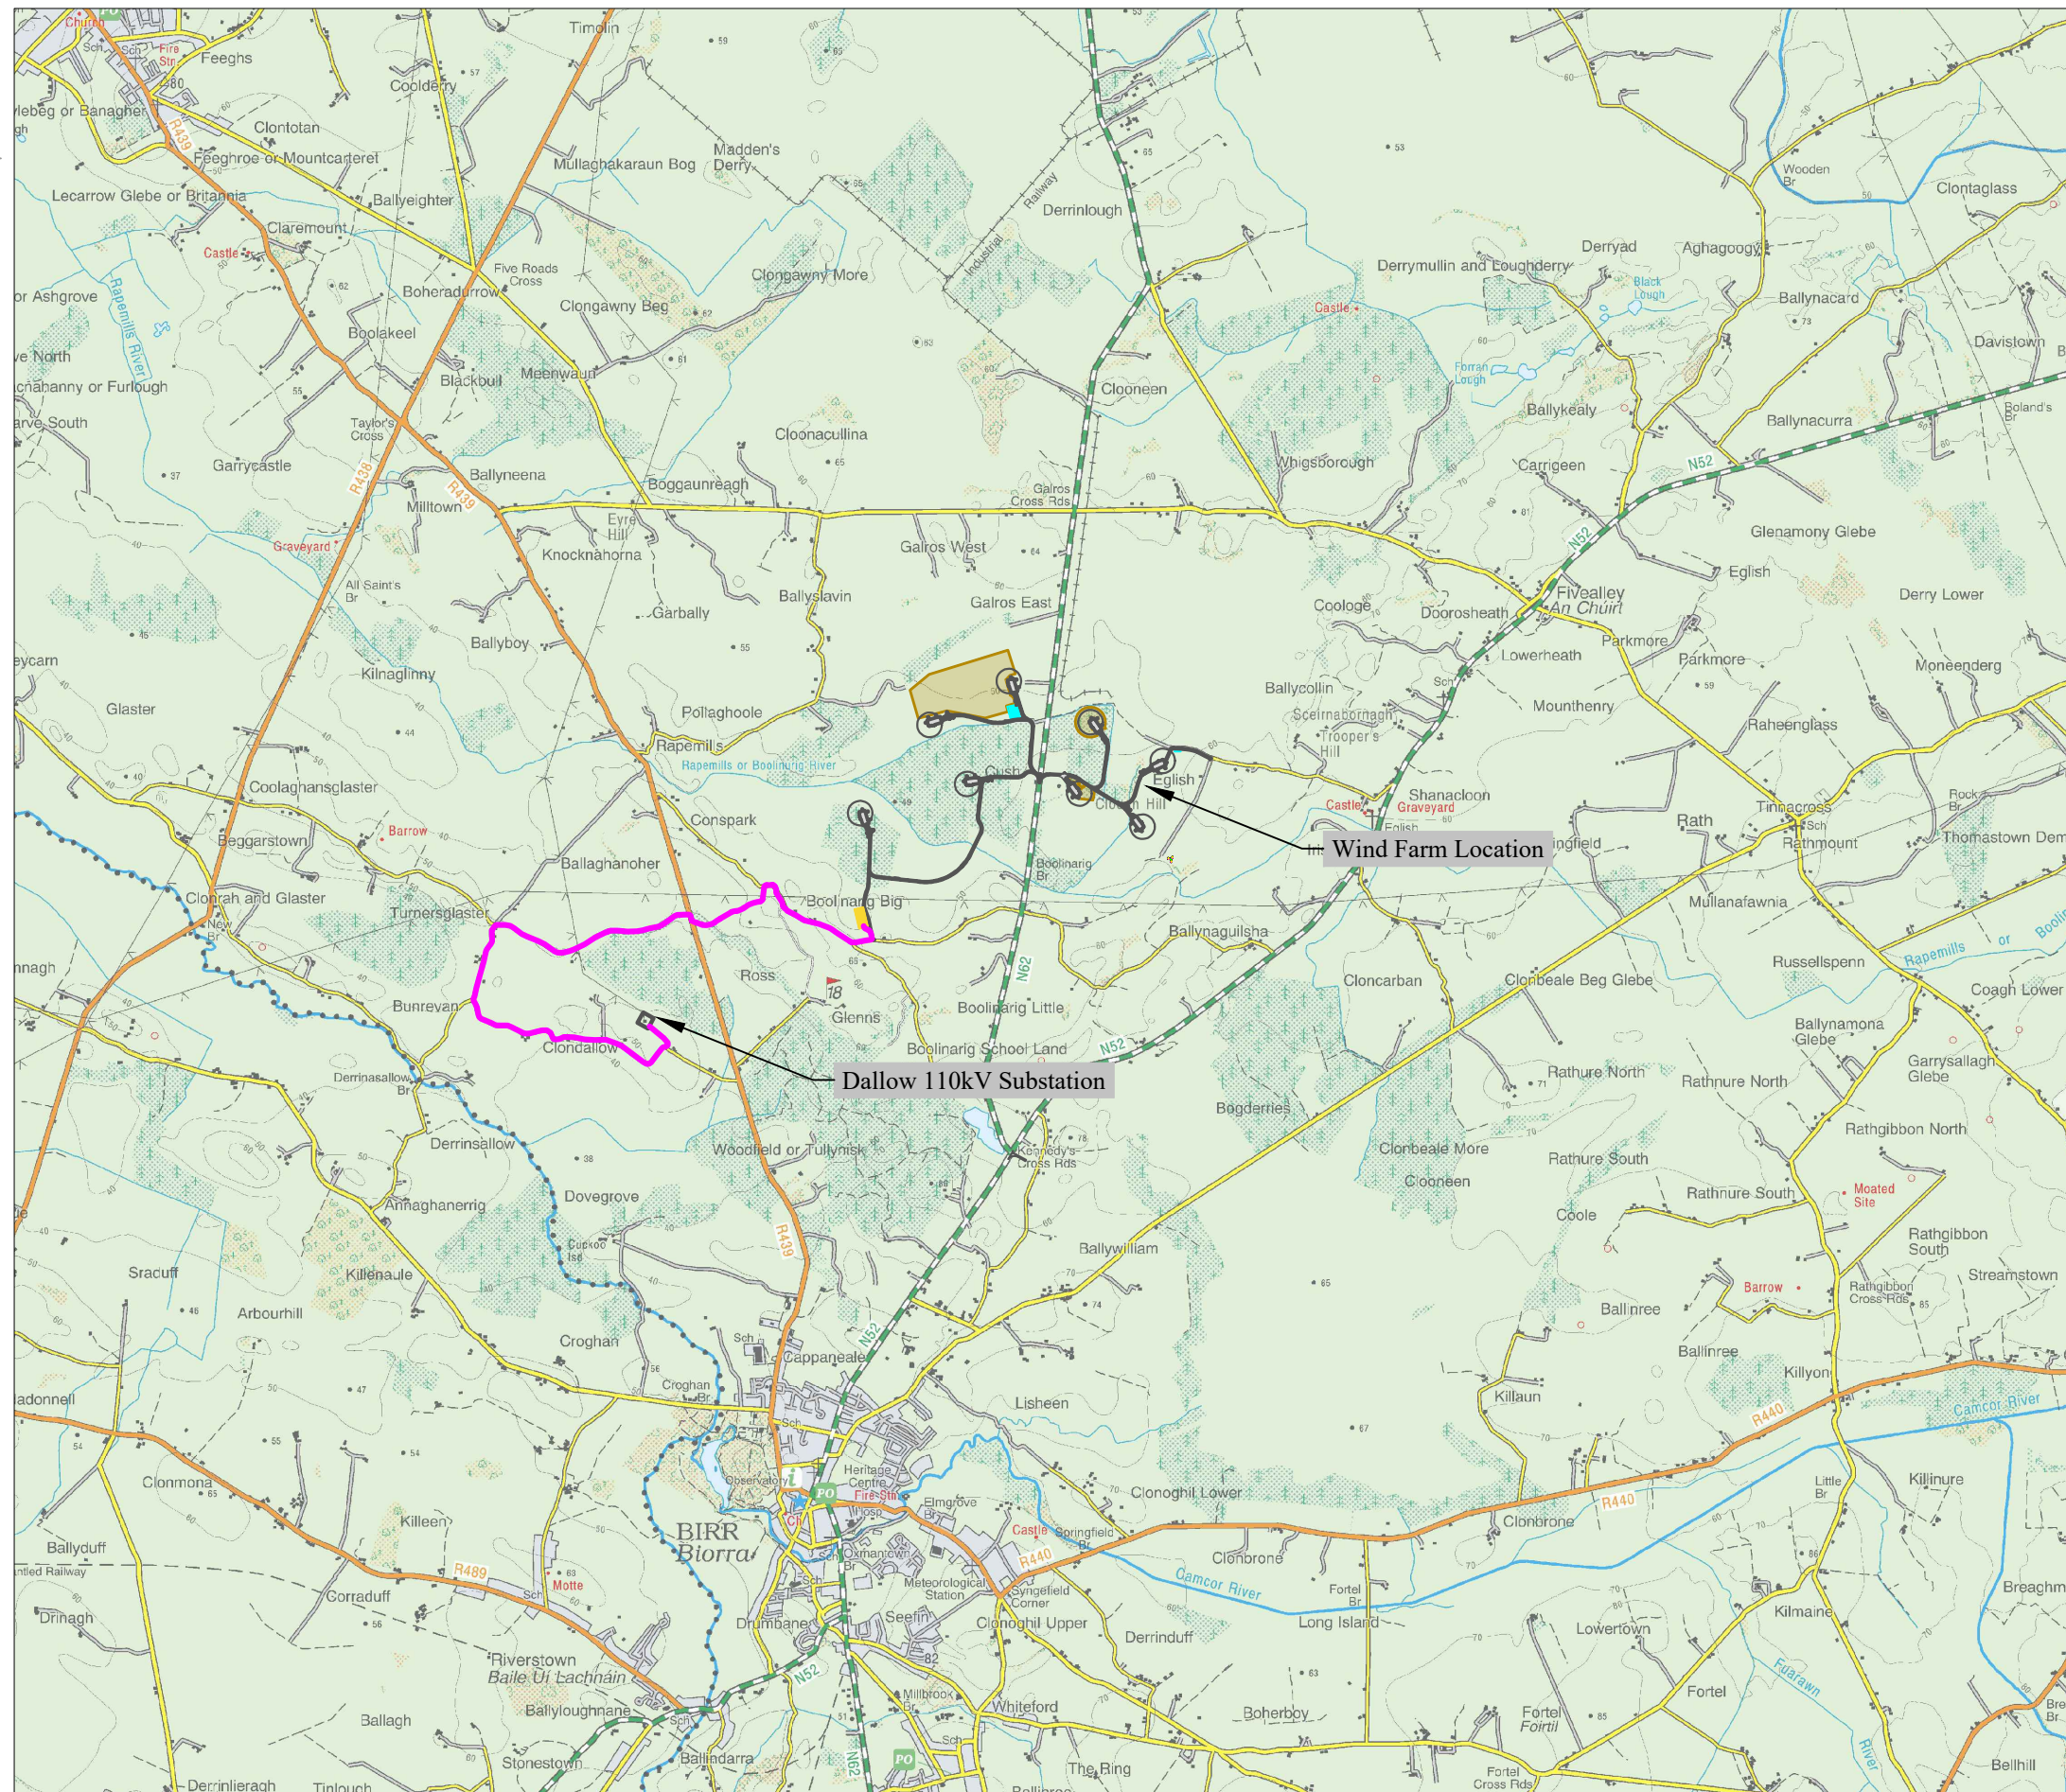

Cush Wind Farm

Environmental Impact Assessment Report

Annex 3.6: Electricity Substation & Grid Connection Location Map

Cush Wind Limited

Galetech Energy Services
Clondargan, Stradone, Co. Cavan Ireland
Telephone +353 49 555 5050
www.galetechenergy.com

Prepared by:

Legend:

Grid Connection Route —

Date:	Rev:	Description:	Drawn By:

Agent Address:

Galetech Energy Services,
Clontarf,
Stradone,
Co. Cavan

Job Title:

Cush Wind Farm

Client:

Cush Wind Ltd

Drawing Title:

Electricity Substation & Grid
Connection Location Maps

Drawing No.:
CUS_PAS_EIAR_016

Revision No.:
0

Scale:
(A3) 1:50,000

Date:
05/12/2023